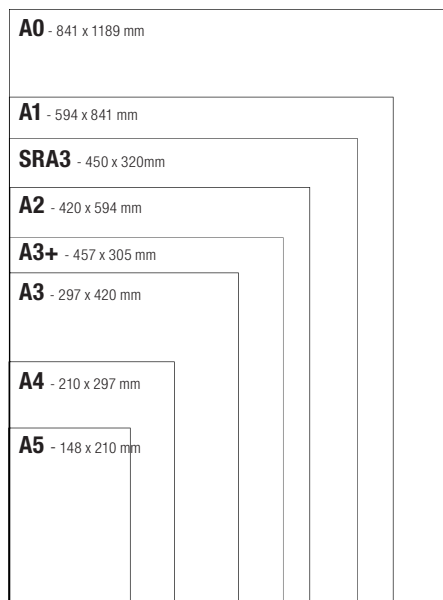

Formato	Dimensione (bxh)
A5	210x148mm
A4	210x297mm
A4+	240x330mm
B4	257x364mm
A4++	270x360mm
A3	297x420mm
A3 SPECIAL	329x483mm
A3+	457x305mm
A3++	360x480mm
A2	420x594mm
A2+	440x625mm
SRA3	450x320mm
SRA2	150x640mm
A2++	480x660mm
A1	594x841mm
A1+	625x880mm
A1++	640x920mm
A1 SPECIAL	700x1000mm
A0	841x1189mm
A0+	880x1250mm
A0++	920x1250mm
A0SPECIAL	920x1300mm